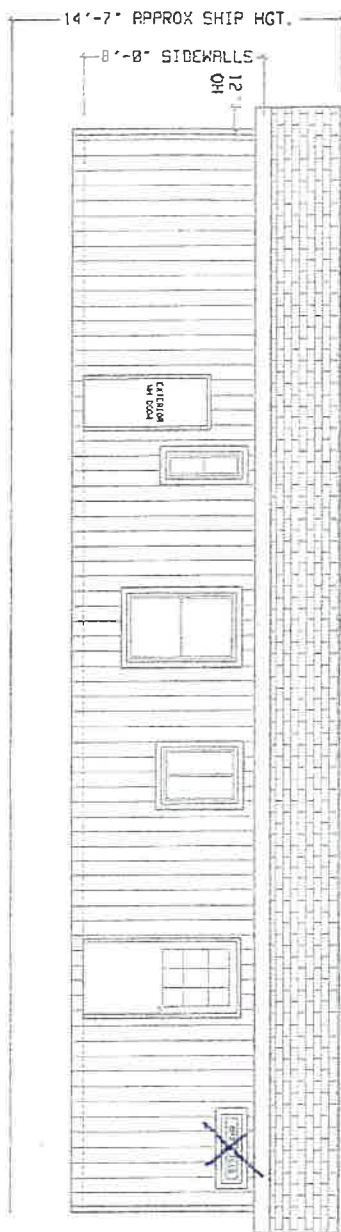

AWNING RDY

48'-0"

H/O" 21

20'-0"

MODEL: EG-20483A

APPROX: 960 SQ FT
3 BEDROOMS, 2 BATH

COBBLESTONE

A-26 BELLA CAPRI

S# _____ AB

6" EAVES

A > B > H/O" 21

REVISION - 3/13/24
Window sizes from 36" to 30"
6/13/24 Removed Registers

DOORSIDE ELEVATION

HITCH-END ELEVATION

OFF DOORSIDE ELEVATION

NON HITCH-END ELEVATION

COBBLESTONE
A-2U BELLA CARRI
ST AB

COPYRIGHT © 2022

SERIES: EDGE 20FT WIDES
MODEL: EG-20483H