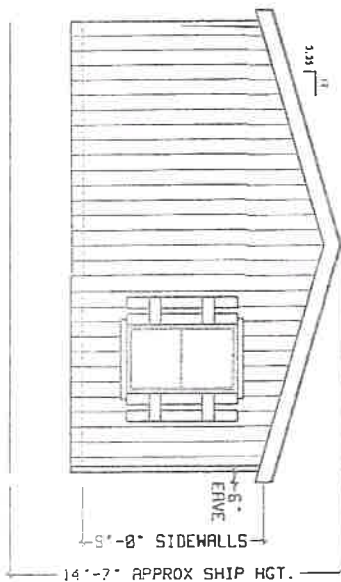

AWNING RDY

48'-0"

H/O" 21

20'-0"

MODEL: EG-20483A

APPROX: 960 SQ FT
3 BEDROOMS, 2 BATH

COBBLESTONE

A-26 BELLA CAPRI

S# _____ AB

6" EAVES

A > B > H/O" 21

REVISION - 3/13/24
Window sizes from 36" to 30"
6/13/24 Removed Registers

DOORSIDE ELEVATION

HITCH-END ELEVATION

OFF DOORSIDE ELEVATION

NON HITCH-END ELEVATION

COBBLESTONE
A-2U BELLA CARRI
ST AB

COPYRIGHT © 2022

SERIES: EDGE 20FT WIDES
MODEL: EG-20483H