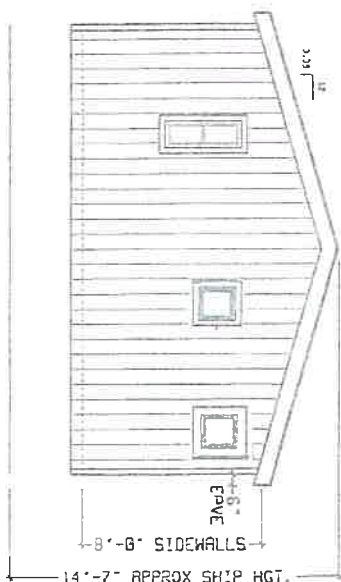

AWNING RDY

48'-0"

H/O" 21

20'-0"

MODEL: EG-20483A

APPROX: 960 SQ FT
3 BEDROOMS, 2 BATH

COBBLESTONE

A-26 BELLA CAPRI

S# _____ AB

6" EAVES

A > B > H/O" 21

REVISION - 3/13/24
Window sizes from 36" to 30"
6/13/24 Removed Registers

DOORSIDE ELEVATION

HITCH-END ELEVATION

OFF DOORSIDE ELEVATION

NON HITCH-END ELEVATION

COBBLESTONE
A-2U BELLA CARRI
ST AB

COPYRIGHT © 2022

SERIES: EDGE 20FT WIDES
MODEL: EG-20483H