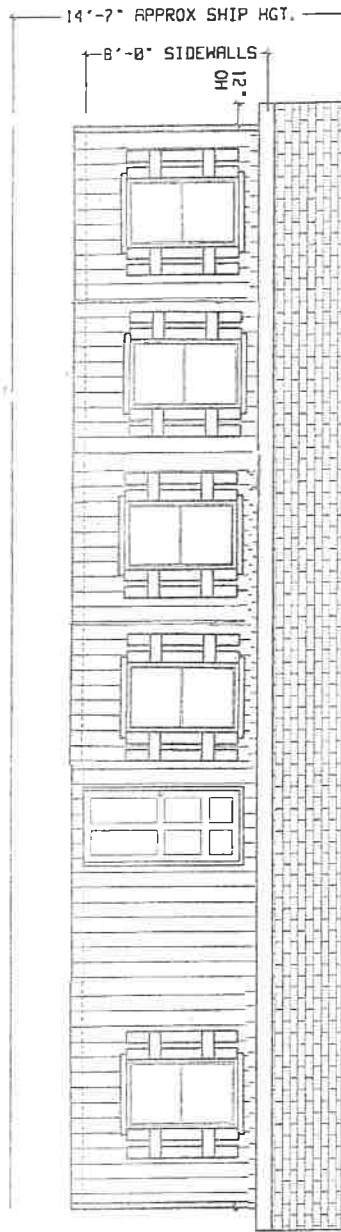

AWNING RDY

48'-0"

H/O" 21

20'-0"

MODEL: EG-20483A

APPROX: 960 SQ FT
3 BEDROOMS, 2 BATH

COBBLESTONE

A-26 BELLA CAPRI

S# _____ AB

6" EAVES

A > B > H/O" 21

REVISION - 3/13/24
Window sizes from 36" to 30"
6/13/24 Removed Registers

DOORSIDE ELEVATION

HITCH-END ELEVATION

OFF DOORSIDE ELEVATION

NON HITCH-END ELEVATION

COBBLESTONE
A-2U BELLA CARRI
ST AB

COPYRIGHT © 2022

SERIES: EDGE 20FT WIDES
MODEL: EG-20483H