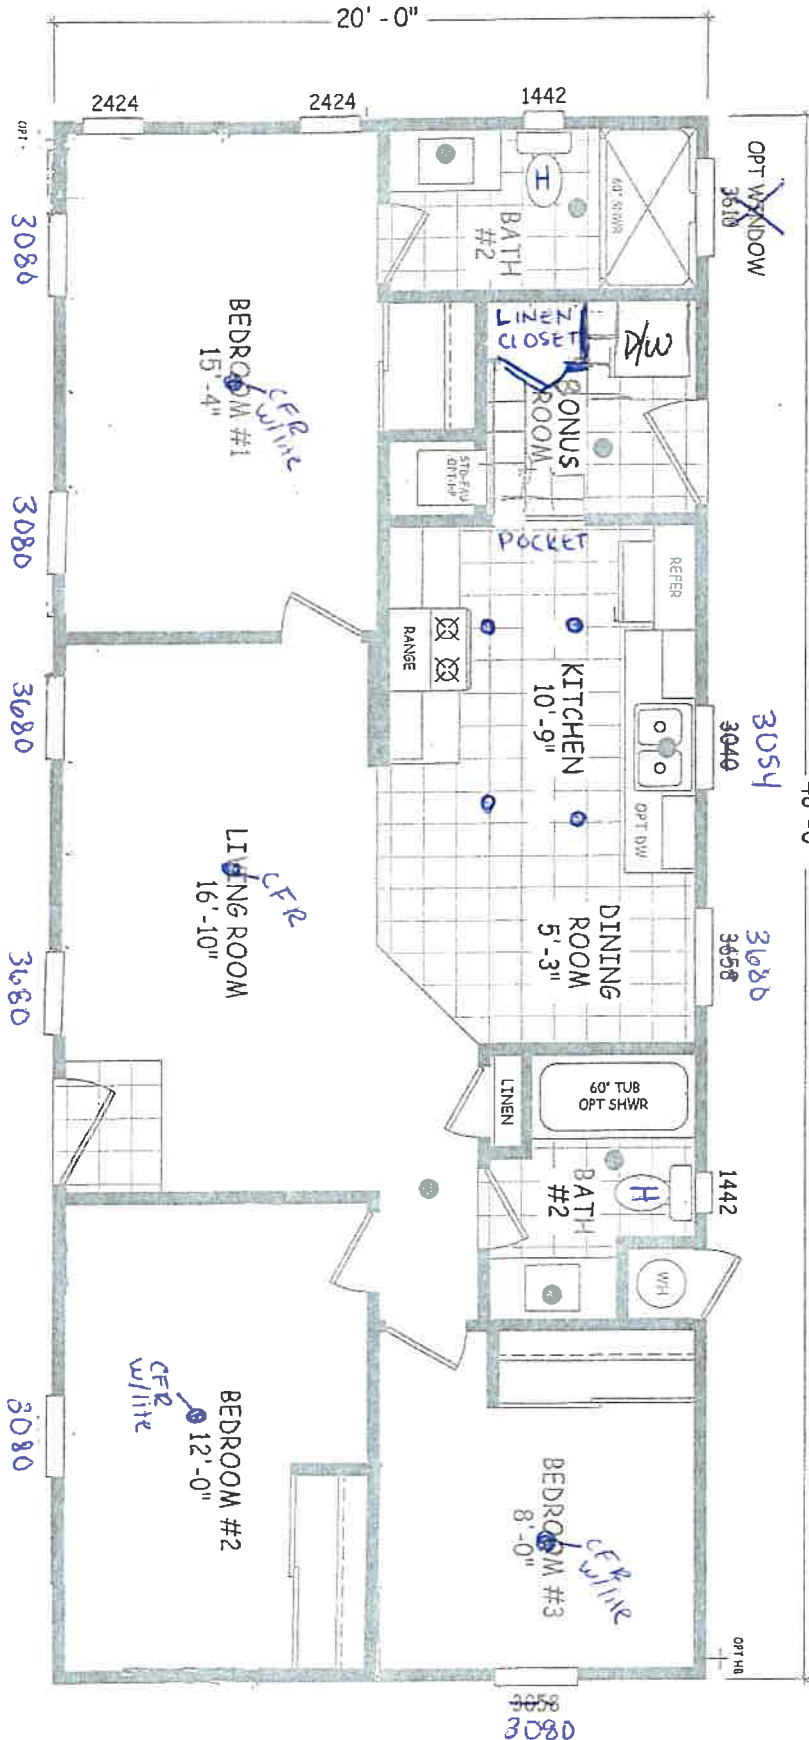

AWNING RDY

48'-0"

H/O" 21

20'-0"

MODEL: EG-20483A

APPROX: 960 SQ FT
3 BEDROOMS, 2 BATH

COBBLESTONE

A-26 BELLA CAPRI

S# _____ AB

6" EAVES

A > B > H/O" 21

REVISION - 3/13/24
Window sizes from 36" to 30"
6/13/24 Removed Registers

DOORSIDE ELEVATION

HITCH-END ELEVATION

OFF DOORSIDE ELEVATION

NON HITCH-END ELEVATION

COBBLESTONE
A-2U BELLA CARRI
ST AB

COPYRIGHT © 2022

SERIES: EDGE 20FT WIDES
MODEL: EG-20483H